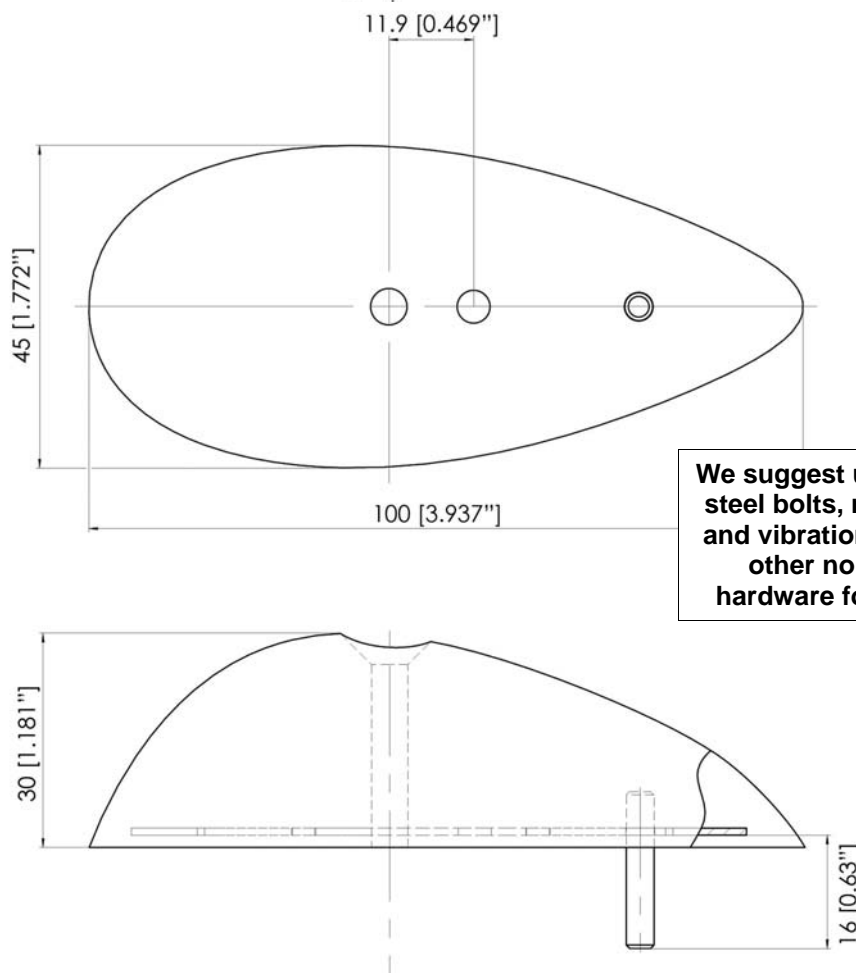

## AveoFlashLP™ Wingtip NAV/Strobe Light Dimensions

These lights have exactly the same “footprint” as the old-style Grimes and Aeroflash lights, and are a direct replacement for them.

We suggest use of stainless steel bolts, nylon washers, and vibration-proof nuts or other non-corrosive hardware for installation.